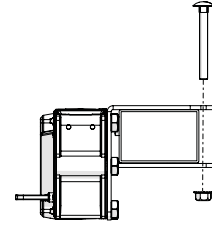

Hinged Door

Single Hinged Door
Double Hinged door.
Hinged Door ES.
Folding Door.
Folding Door ES.

Strong Fix Hinged Door.
Strong Fix Double Hinged Door.