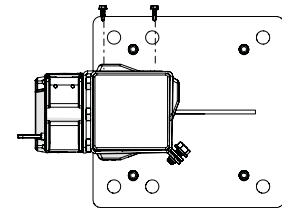

Hinged Door

Single Hinged Door
Double Hinged door.
Hinged Door ES.
Folding Door.
Folding Door ES.

Strong Fix Hinged Door.
Strong Fix Double Hinged Door.