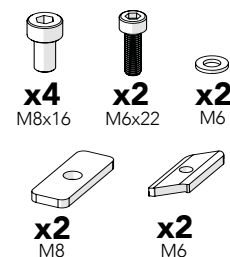

SL, SR

B0, B1, B2

Art.no: 88754491 ver. 01

**29504059**

LL, LR, L0

**29504000**  
1bag/door

**29504100**  
1bag/slidebar  
TN, TS, TI, TM, TF

## Hinged Door

Single Hinged Door  
 Double Hinged door.  
 Hinged Door ES.  
 Folding Door.  
 Folding Door ES.

Strong Fix Hinged Door.  
 Strong Fix Double Hinged Door.