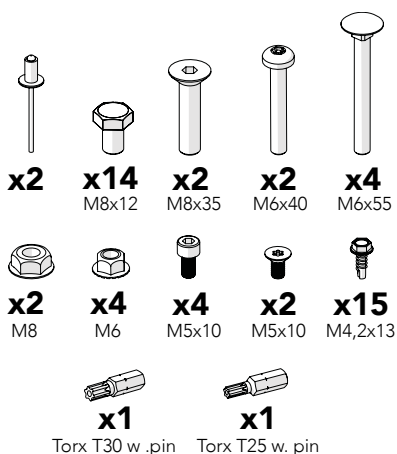

SL, SR

B0, B1, B2

Art.no: 88754491 ver. 01

**29504059**

LL, LR, L0

**29504000**  
1bag/door

**29504100**  
1bag/slidebar  
TN, TS, TI, TM, TF

## Hinged Door

Single Hinged Door  
 Double Hinged door.  
 Hinged Door ES.  
 Folding Door.  
 Folding Door ES.

Strong Fix Hinged Door.  
 Strong Fix Double Hinged Door.