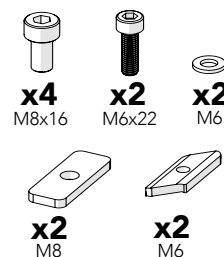

29504089

I6, I7

SL, SR

B0, B1, B2

Art.no: 88754491 ver. 01

29504059

LL, LR, L0

29504000
1bag/door

29504100
1bag/slidebar
TN, TS, TI, TM, TF

Hinged Door

Single Hinged Door
 Double Hinged door.
 Hinged Door ES.
 Folding Door.
 Folding Door ES.

Strong Fix Hinged Door.
 Strong Fix Double Hinged Door.

Sliding Door