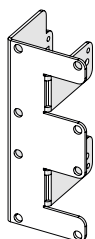

29504089

I6, I7

SL, SR

B0, B1, B2

Art.no: 88754491 ver. 01

29504059

LL, LR, L0

29504000
1bag/door

29504100
1bag/slidebar
TN, TS, TI, TM, TF

Hinged Door

Single Hinged Door
 Double Hinged door.
 Hinged Door ES.
 Folding Door.
 Folding Door ES.

Strong Fix Hinged Door.
 Strong Fix Double Hinged Door.

Sliding Door

SmF Single Sliding Door in Single Rail.
 SmF Sliding door in Single Rail ES.
 SmF Single Telescopic Door.
 SmF Telescopic Hinged.
 SmF Sliding Door On Wheels
 SmF Linear Sliding Door.
 SmF Double Sliding Door in Single Rail.
 SmF Double Telescopic Door.
 SmF Double Sliding Door Double Rail.
 SmF Double Sliding Door Double Rail ES.
 Smf Carrier Door Double Rail