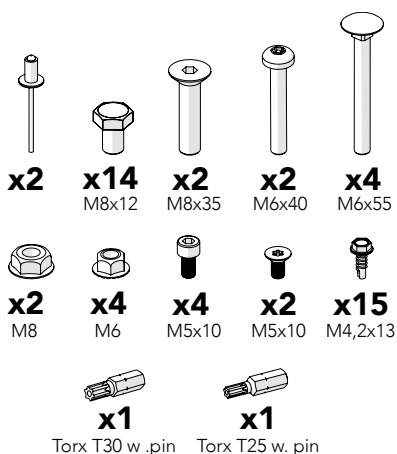

29504089

I6, I7

SL, SR

B0, B1, B2

Art.no: 88754491 ver. 01

29504059

LL, LR, L0

29504000
1bag/door

29504100
1bag/slidebar
TN, TS, TI, TM, TF

Hinged Door

Single Hinged Door
 Double Hinged door.
 Hinged Door ES.
 Folding Door.
 Folding Door ES.

Strong Fix Hinged Door.
 Strong Fix Double Hinged Door.

Sliding Door