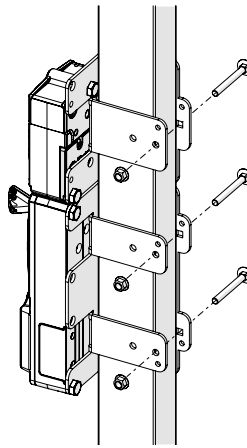

SL, SR

B0, B1, B2

Art.no: 88754491 ver. 01

29504059

LL, LR, L0

29504000
1bag/door

29504100
1bag/slidebar
TN, TS, TI, TM, TF

Hinged Door

Single Hinged Door
 Double Hinged door.
 Hinged Door ES.
 Folding Door.
 Folding Door ES.

Strong Fix Hinged Door.
 Strong Fix Double Hinged Door.

Sliding Door

SmF Single Sliding Door in Single Rail.
 SmF Sliding door in Single Rail ES.
 SmF Single Telescopic Door.
 SmF Telescopic Hinged.
 SmF Sliding Door On Wheels
 SmF Linear Sliding Door.
 SmF Double Sliding Door in Single Rail.
 SmF Double Telescopic Door.
 SmF Double Sliding Door Double Rail.
 SmF Double Sliding Door Double Rail ES.
 Smf Carrier Door Double Rail