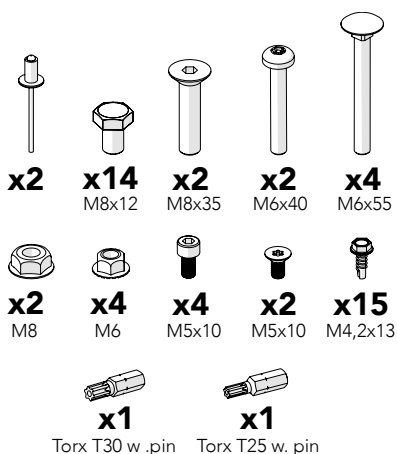

SL, SR

B0, B1, B2

Art.no: 88754491 ver. 01

29504059

LL, LR, L0

29504000
1bag/door

29504100
1bag/slidebar
TN, TS, TI, TM, TF

Hinged Door

Single Hinged Door
 Double Hinged door.
 Hinged Door ES.
 Folding Door.
 Folding Door ES.

Strong Fix Hinged Door.
 Strong Fix Double Hinged Door.

Sliding Door

SmF Single Sliding Door in Single Rail.
 SmF Sliding door in Single Rail ES.
 SmF Single Telescopic Door.
 SmF Telescopic Hinged.
 SmF Sliding Door On Wheels
 SmF Linear Sliding Door.
 SmF Double Sliding Door in Single Rail.
 SmF Double Telescopic Door.
 SmF Double Sliding Door Double Rail.
 SmF Double Sliding Door Double Rail ES.
 Smf Carrier Door Double Rail