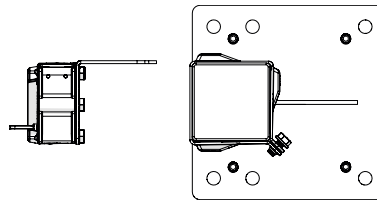

SL, SR

B0, B1, B2

Art.no: 88754491 ver. 01

29504059

LL, LR, L0

29504000
1bag/door

29504100
1bag/slidebar
TN, TS, TI, TM, TF

Hinged Door

Single Hinged Door
 Double Hinged door.
 Hinged Door ES.
 Folding Door.
 Folding Door ES.

Strong Fix Hinged Door.
 Strong Fix Double Hinged Door.

Sliding Door

SmF Single Sliding Door in Single Rail.
 SmF Sliding door in Single Rail ES.
 SmF Single Telescopic Door.
 SmF Telescopic Hinged.
 SmF Sliding Door On Wheels
 SmF Linear Sliding Door.
 SmF Double Sliding Door in Single Rail.
 SmF Double Telescopic Door.
 SmF Double Sliding Door Double Rail.
 SmF Double Sliding Door Double Rail ES.
 Smf Carrier Door Double Rail