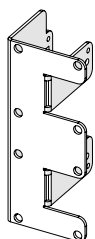

SL, SR

B0, B1, B2

Art.no: 88754491 ver. 01

29504059

LL, LR, L0

29504000
1bag/door

29504100
1bag/slidebar
TN, TS, TI, TM, TF

Hinged Door

Single Hinged Door
 Double Hinged door.
 Hinged Door ES.
 Folding Door.
 Folding Door ES.

Strong Fix Hinged Door.
 Strong Fix Double Hinged Door.

Sliding Door

SmF Single Sliding Door in Single Rail.
 SmF Sliding door in Single Rail ES.
 SmF Single Telescopic Door.
 SmF Telescopic Hinged.
 SmF Sliding Door On Wheels
 SmF Linear Sliding Door.
 SmF Double Sliding Door in Single Rail.
 SmF Double Telescopic Door.
 SmF Double Sliding Door Double Rail.
 SmF Double Sliding Door Double Rail ES.
 Smf Carrier Door Double Rail