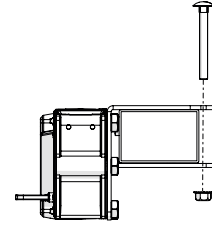

SL, SR

B0, B1, B2

Art.no: 88754491 ver. 01

29504059

LL, LR, L0

29504000
1bag/door

29504100
1bag/slidebar
TN, TS, TI, TM, TF

Hinged Door

Single Hinged Door
 Double Hinged door.
 Hinged Door ES.
 Folding Door.
 Folding Door ES.

Strong Fix Hinged Door.
 Strong Fix Double Hinged Door.

Sliding Door

SmF Single Sliding Door in Single Rail.
 SmF Sliding door in Single Rail ES.
 SmF Single Telescopic Door.
 SmF Telescopic Hinged.
 SmF Sliding Door On Wheels
 SmF Linear Sliding Door.
 SmF Double Sliding Door in Single Rail.
 SmF Double Telescopic Door.
 SmF Double Sliding Door Double Rail.
 SmF Double Sliding Door Double Rail ES.
 Smf Carrier Door Double Rail