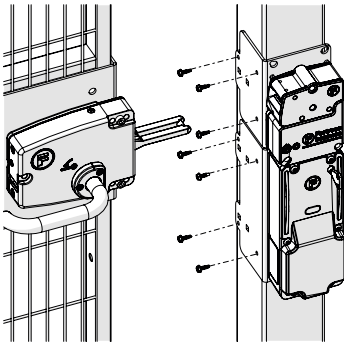

SL, SR

B0, B1, B2

Art.no: 88754491 ver. 01

29504059

LL, LR, L0

29504000
1bag/door

29504100
1bag/slidebar
TN, TS, TI, TM, TF

Hinged Door

Single Hinged Door
 Double Hinged door.
 Hinged Door ES.
 Folding Door.
 Folding Door ES.

Strong Fix Hinged Door.
 Strong Fix Double Hinged Door.

Sliding Door

SmF Single Sliding Door in Single Rail.
 SmF Sliding door in Single Rail ES.
 SmF Single Telescopic Door.
 SmF Telescopic Hinged.
 SmF Sliding Door On Wheels
 SmF Linear Sliding Door.
 SmF Double Sliding Door in Single Rail.
 SmF Double Telescopic Door.
 SmF Double Sliding Door Double Rail.
 SmF Double Sliding Door Double Rail ES.
 Smf Carrier Door Double Rail