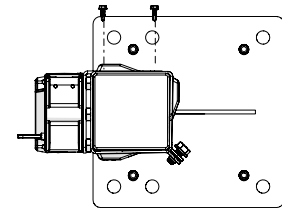

SL, SR

B0, B1, B2

Art.no: 88754491 ver. 01

29504059

LL, LR, L0

29504000
1bag/door

29504100
1bag/slidebar
TN, TS, TI, TM, TF

Hinged Door

Single Hinged Door
 Double Hinged door.
 Hinged Door ES.
 Folding Door.
 Folding Door ES.

Strong Fix Hinged Door.
 Strong Fix Double Hinged Door.

Sliding Door

SmF Single Sliding Door in Single Rail.
 SmF Sliding door in Single Rail ES.
 SmF Single Telescopic Door.
 SmF Telescopic Hinged.
 SmF Sliding Door On Wheels
 SmF Linear Sliding Door.
 SmF Double Sliding Door in Single Rail.
 SmF Double Telescopic Door.
 SmF Double Sliding Door Double Rail.
 SmF Double Sliding Door Double Rail ES.
 Smf Carrier Door Double Rail