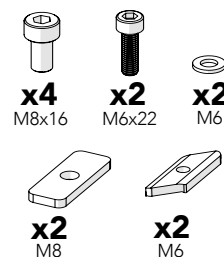

SL, SR

B0, B1, B2

Art.no: 88754491 ver. 01

29504059

LL, LR, L0

29504000
1bag/door

29504100
1bag/slidebar
TN, TS, TI, TM, TF

Hinged Door

Single Hinged Door
 Double Hinged door.
 Hinged Door ES.
 Folding Door.
 Folding Door ES.

Strong Fix Hinged Door.
 Strong Fix Double Hinged Door.

Sliding Door

SmF Single Sliding Door in Single Rail.
 SmF Sliding door in Single Rail ES.
 SmF Single Telescopic Door.
 SmF Telescopic Hinged.
 SmF Sliding Door On Wheels
 SmF Linear Sliding Door.
 SmF Double Sliding Door in Single Rail.
 SmF Double Telescopic Door.
 SmF Double Sliding Door Double Rail.
 SmF Double Sliding Door Double Rail ES.
 Smf Carrier Door Double Rail